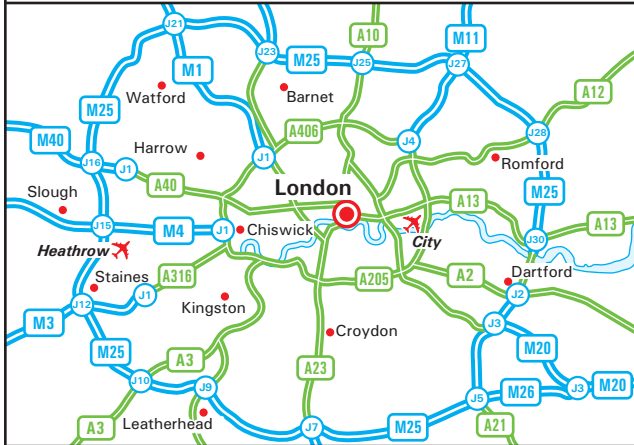

Devonshires Solicitors

Devonshires Solicitors

Salisbury House
London Wall

London EC2M 5QY

Tel: +44 20 7628 7576 - Fax: +44 20 7256 7318

www.devonshires.com

The entrance to Salisbury House is located on the north side of London wall, opposite Copthall Avenue.

Underground

Moorgate Station is on the Northern, Circle, Hammersmith & City and Metropolitan Lines.
Liverpool Street Station is on the Central, Circle, Hammersmith & City and Metropolitan Lines.

Docklands Light Railway

Bank station is served by the Docklands Light Railway, which also serves London City Airport.

Train

Liverpool Street Station receives services from Stansted Airport, Cambridge, Lowestoft, Great Yarmouth, Norwich, Ipswich, Chelmsford, Colchester and Southend.

Bus

Services 21, 43, 76, 133, 141, 153, 205, 214 & 271 all stop along Moorgate.